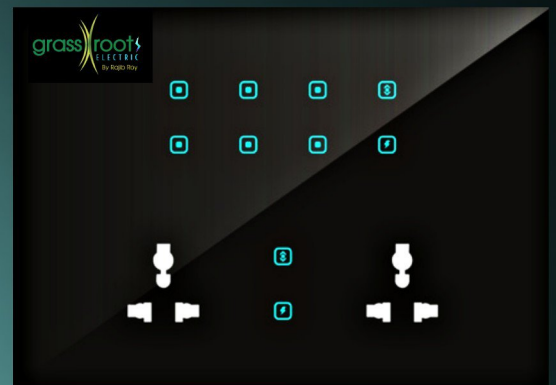

# NEXA

Our Nexa is compatible with Alexa  
Google Home Kit and Apple Siri.  
Convert all your IR-based  
devices to IOT.  
No need to carry 100's of remotes.

Works with

Works with

Touch 12 switch, 1 socket

Touch 4 switch, 1 fan, 1 socket  
(16 A Socket)

Touch 2 switch  
(2-16A)

Touch 8 switch, 1 socket

Touch 8 switch, 2 socket  
(2-2way/ 2-16A)

Touch 8 switch  
(1-2way/ 1-16A)

Touch 4 switch, 2 socket

Touch 6 switch, 2 socket  
(16A socket)